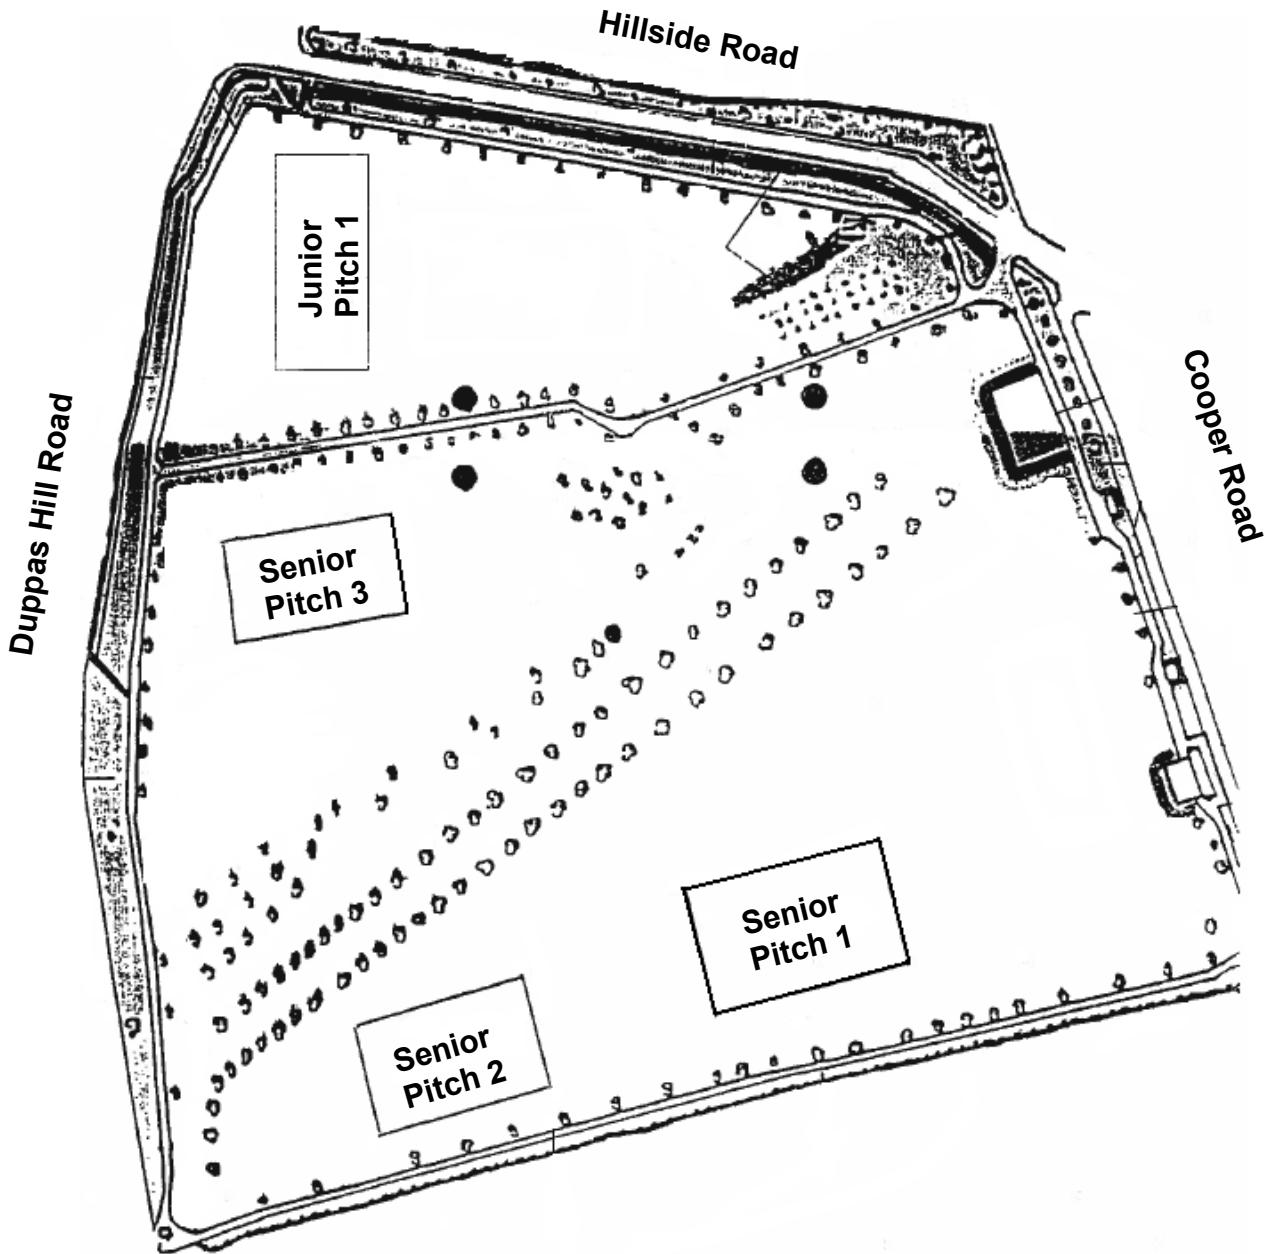

DUPPAS HILL RECREATION GROUND

Location

Waddon, roads run along three side, Duppas Hill Road, Hillside Road, and Cooper Road.

Area

34 acres 13.76 hectares.

Facilities

Open space

Junior & Senior Football Pitches