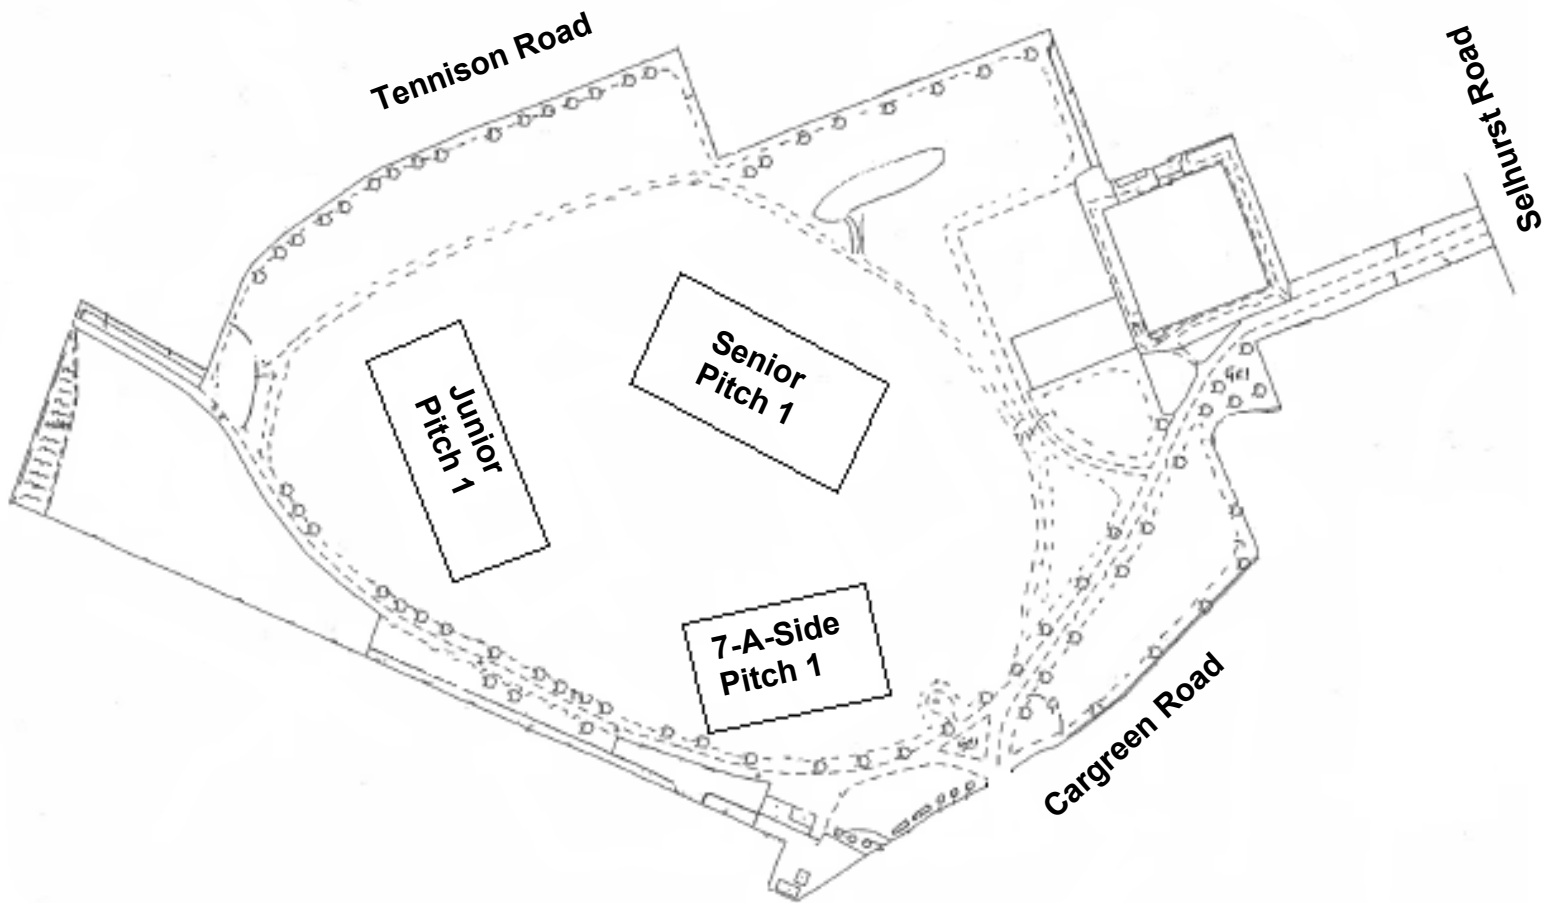

South Norwood Recreation Ground

Location

South Norwood, entrances in Selhurst Road, Tennison Road and Cargreen Road.

Area

14 acres 5.67 hectares.

Facilities

- Sports ground
- Football pitches
- Changing rooms
- Tennis court
- Two multi-games courts (floodlit)
- Toilets
- Childrens playground by Tennison Road entrance
- Skate facility

Park is locked at night