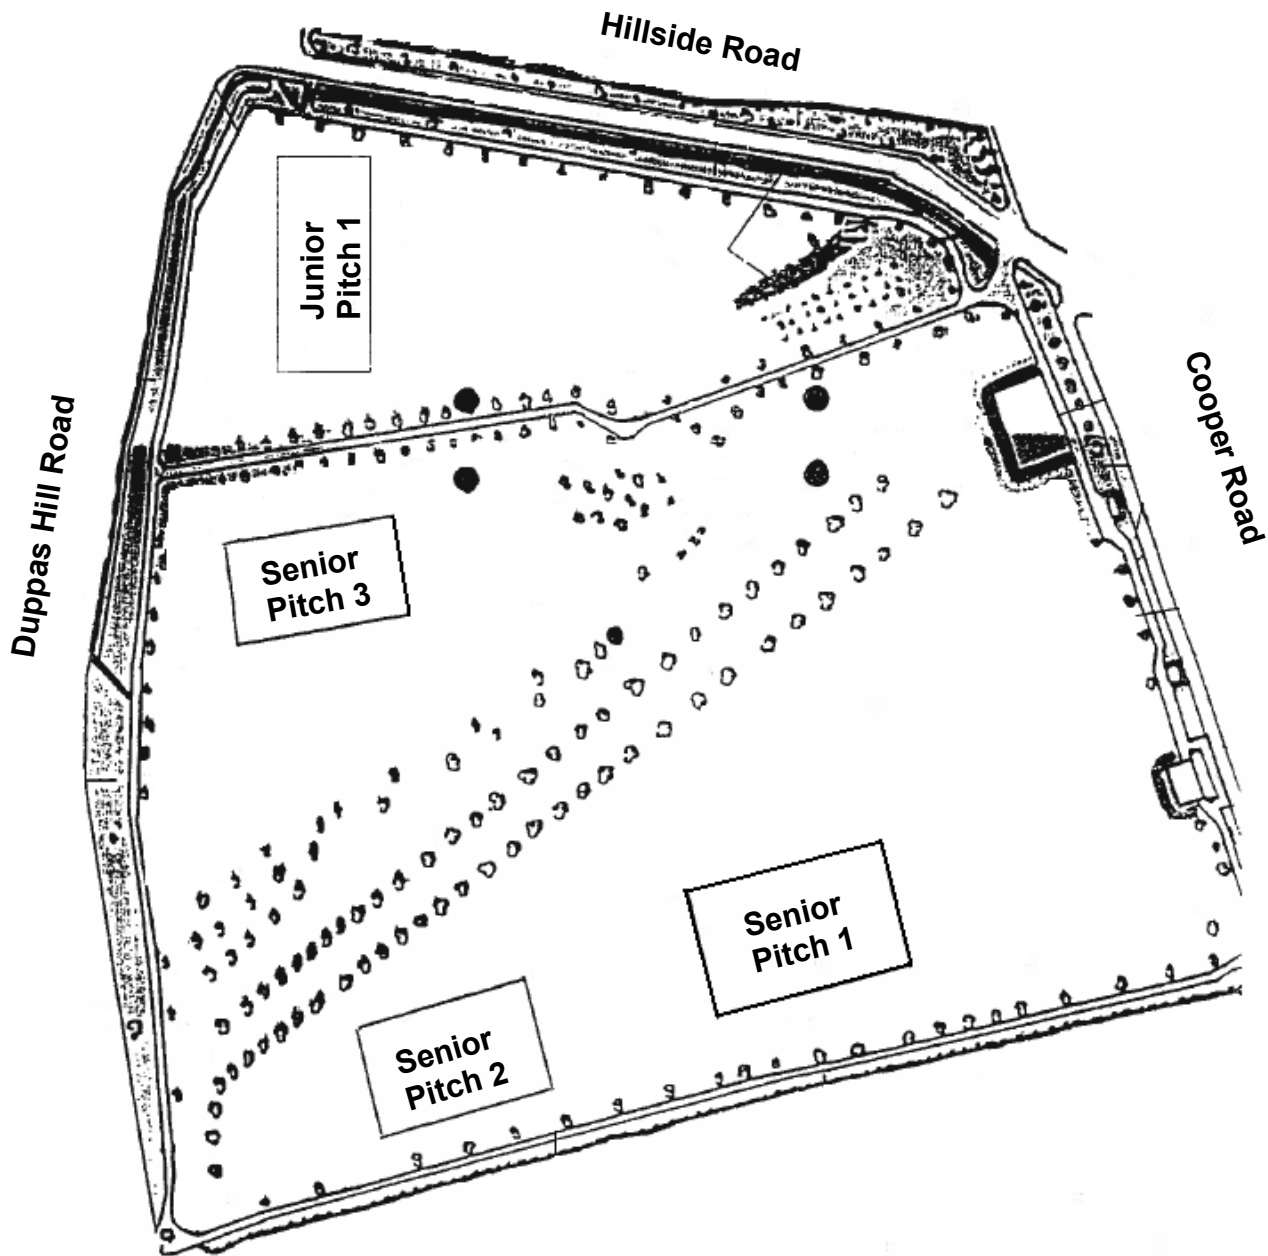

DUPPAS HILL RECREATION GROUND

Location

Waddon, roads run along three side, Duppas Hill Road, Hillside Road, and Cooper Road.

Area

34 acres 13.76 hectares.

Facilities

Open space

Junior & Senior Football Pitches